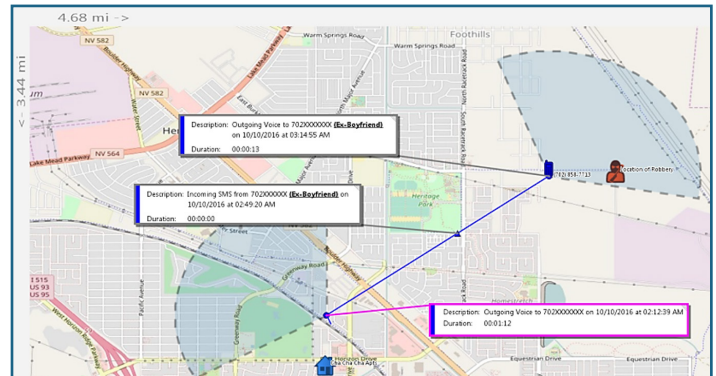

Henderson Police Department

Desert Rendezvous Robbery

The Case:

On October 10, 2016, patrol units responded to a robbery in a remote desert area of Henderson. The victim was contacted by an ex-boyfriend for the purpose of getting together for a sexual encounter.

The victim and the suspect parked in a remote area and began talking in the backseat when a second masked suspect with a gun, entered the vehicle. The ex-boyfriend and masked suspect assaulted the victim and broke the key in the ignition to prevent the victim from escaping. The suspects beat the victim and took his wallet and fled on foot to a nearby neighborhood.

The Challenge:

Detectives already had the ex-boyfriend identified but needed to identify the second masked suspect and place him at the scene. Investigative work led to the identity of the second suspect who denied any involvement in the robbery and was prepared to go to court.

How GeoTime helped:

Cell phone records were requested for the masked suspect and were provided to the Crime Analysis Section for GeoTime analysis.

The analysis showed the masked suspect texting with the ex-boyfriend just prior to the crime. Mapping showed the masked suspect's phone near the scene of the crime prior, during and after the robbery.

During a meeting with the district attorney's office, the second suspect was ready to fight the charges

"GeoTime takes the daunting workload of traditional phone record analysis and makes it quick, efficient, accurate and useful in ANY investigation."

- Albert Mesa, Crime & Intelligence Analyst

until GeoTime analysis was presented to the suspect's defense attorney. After reviewing the evidence, the suspect waived his right to a preliminary hearing and opted to plead guilty.

GeoTime Features Used:

- Formatting of call records
- Mapping and animating of suspect phone movement
- Connecting suspects together based on their phone records